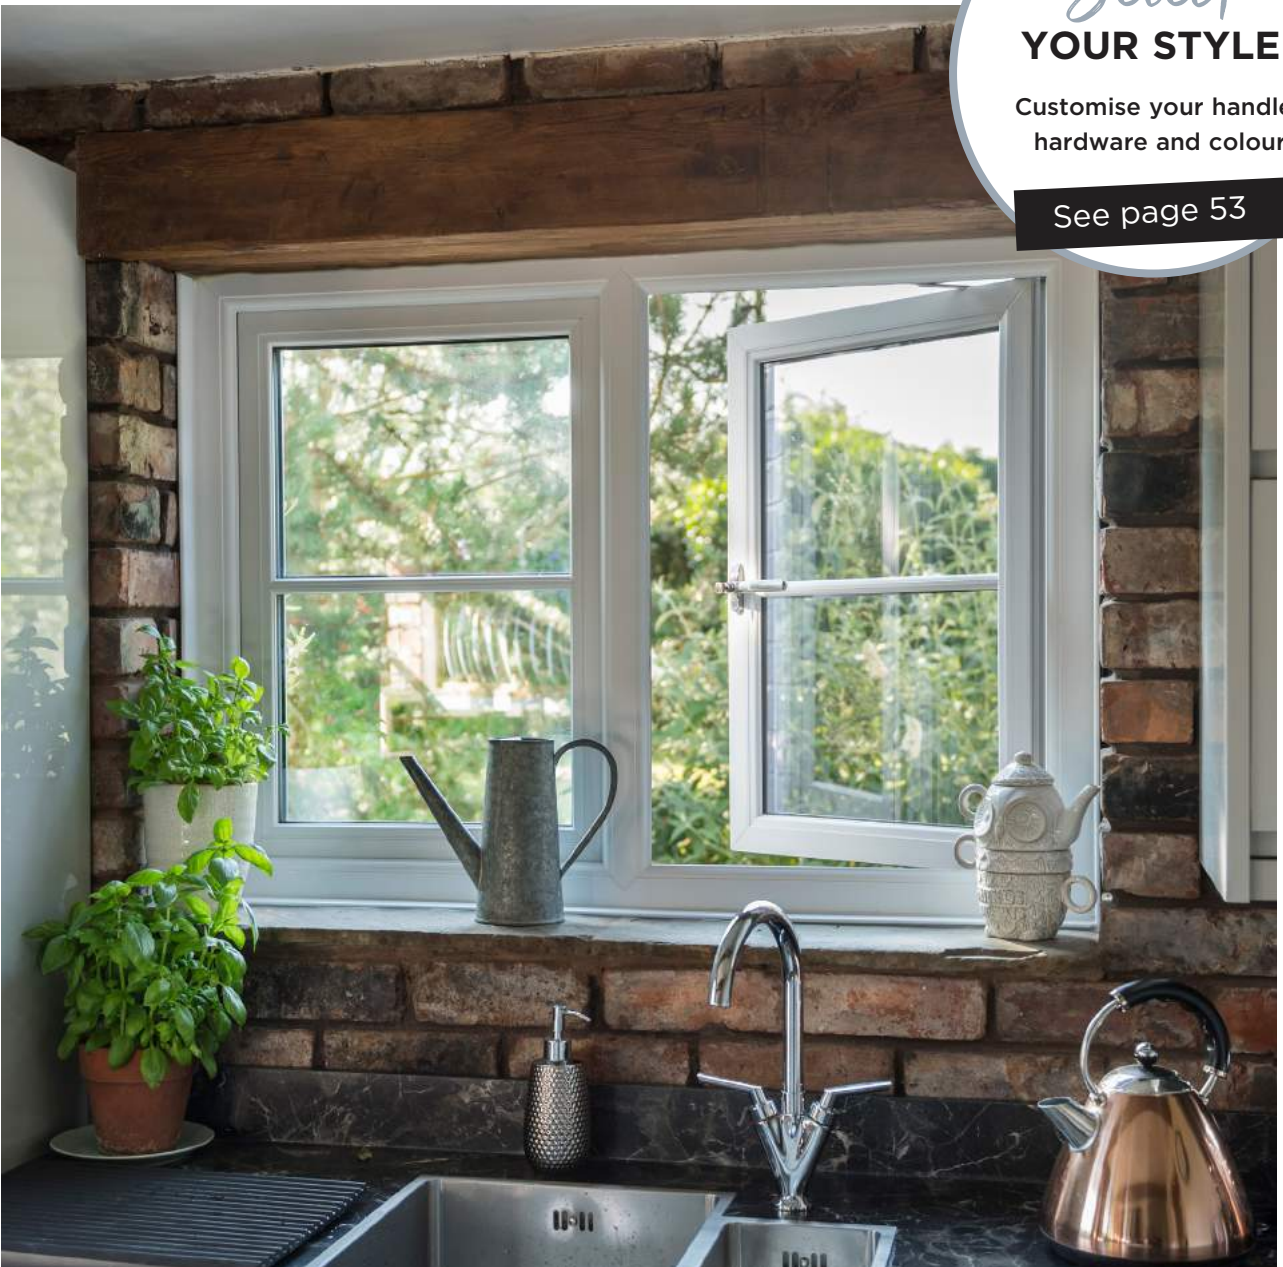

Select
YOUR STYLE

Customise your handles,
hardware and colour.

See page 53

DISCOVER COLOUR OPTIONS
ON PAGE 51

**THE PERFECT BLEND OF IMPROVED
STYLE AND PERFORMANCE**

AN AUTHENTIC LOOK
The flush fitting of our Envisage and Eclipse frames are ideal for those looking for a clean and minimal design.