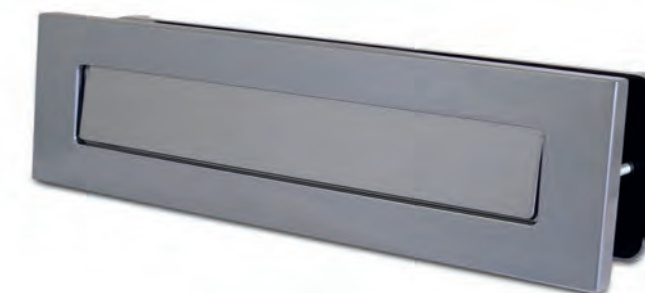

Not available on Tenby 4, Conway 3, Ludlow, Edinburgh, Harlech or Nottingham

Viewer

Letterplates

The Architectural Range

Knocker

Lever / Lever inline handle

Letterplate (Opens inwards)

The Classical Range

Bullring Knocker

Lever / Lever inline handle

Pull Knob

Letterplate (opens inwards)

Butt Hinge

-  Gold
-  White
-  Black
-  Silver

Hinges

Our new slimline, PAS 24 tested, face fixed flag hinge is sleek and modern. Available for open in doors only.