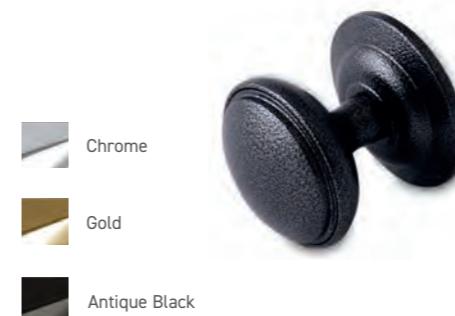

Not available on Tenby 4, Conway 3, Ludlow, Edinburgh, Harlech or Nottingham

Viewer

Letterplates

The Architectural Range

Knocker

Lever / Lever inline handle

Letterplate (Opens inwards)

The Classical Range

Bullring Knocker

Lever / Lever inline handle

Pull Knob

Letterplate (opens inwards)

Butt Hinge

-  Gold
-  White
-  Black
-  Silver

Hinges

Our new slimline, PAS 24 tested, face fixed flag hinge is sleek and modern. Available for open in doors only.