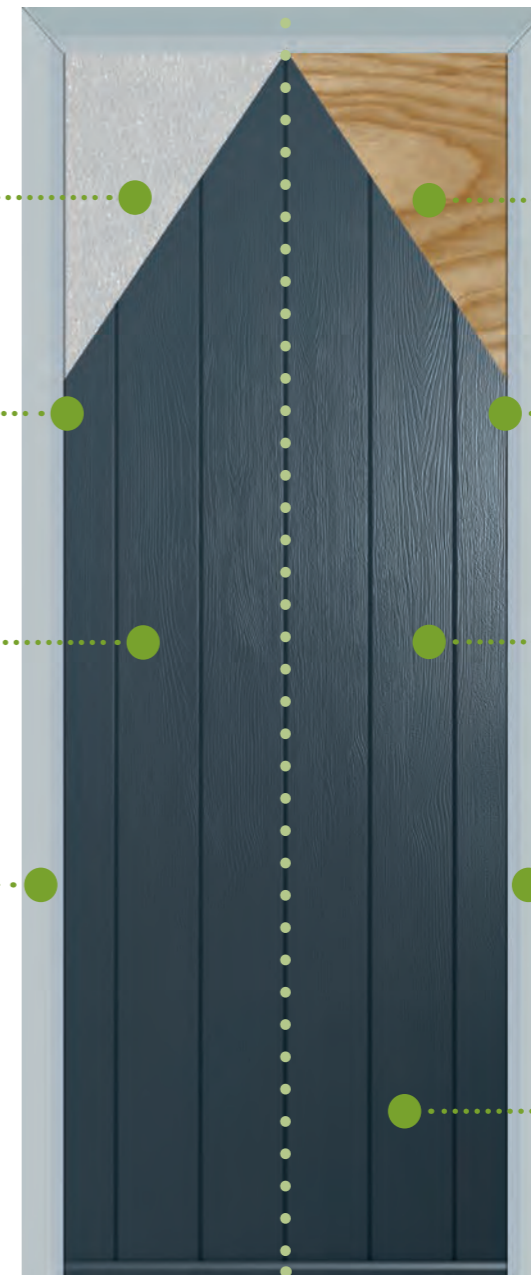

Solidor's unique solid timber construction

44mm Solid Timber Core (48mm including skin) that is thermally efficient and extremely secure.

Hidden Edge Banding
so the front of your door remains a solid, glorious slab of colour.

'Through' Colour ABS Skins
made from the same durable plastic as Lego®. Also, because the entire skin is made of a solid colour, any scratches are practically hidden.

Lead Free, 5 Chamber Profile
which uses 100% recycled reinforcing. Generally, the more chambers that a profile uses, the stronger and more thermally efficient they are.

Wood Grain Effect Skin
that gives all of the aesthetics of timber, but without the time consuming maintenance.