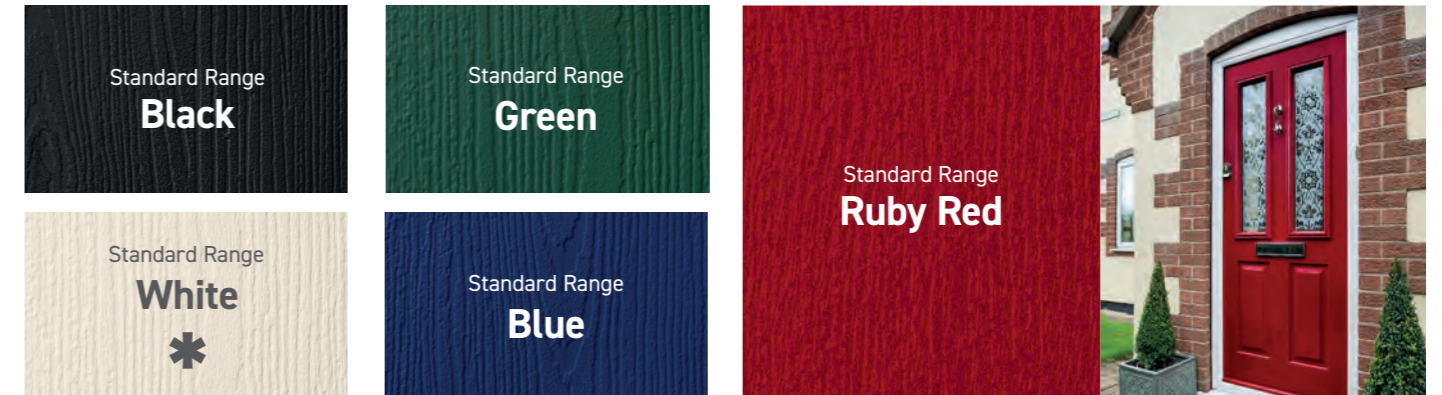

Standard Range

Please note that all RAL colours are LAB matched and a slight difference in colour can occur.
If you are matching paint to one of our doors it is advised that you ask for a colour swatch.
Due to the limitations of the lithographic printing process, colours above may not be an exact match to actual doors.