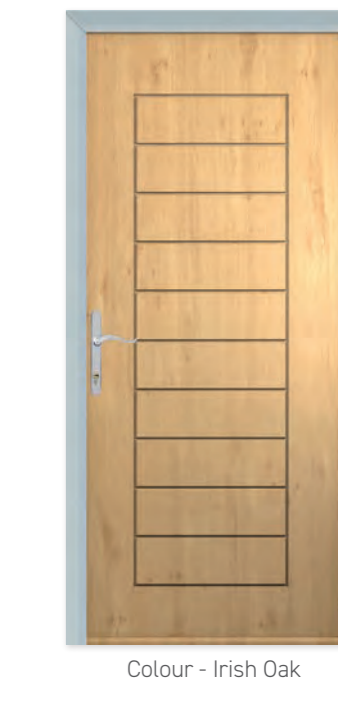

Tenby 4

Colour - Painswick
Glass - Quad (Grey)

Windsor

Colour - Anthracite Grey

Windsor Solid

Colour - Irish Oak

Colours	Midnight Grey	Irish Oak	Peacock Blue	French Grey	Chartwell Green	Duck Egg Blue	Twilight Grey	Painswick	Tangerine	Schwarzbraun	Buttercup Yellow	Forest Green	Granite Grey	
	Anthracite Grey	Golden Oak	Black	Ruby Red	White	Cream	Rosewood	Foiled White	Green	Blue	Pistachio Green	Truffle Brown	Pottery Blue	Pebble Grey