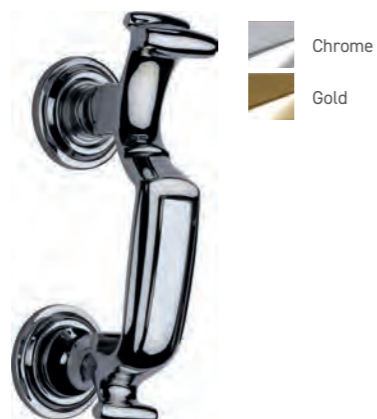

Nottingham

Furniture & Accessories

A selection of beautiful accessories and high security locks to perfectly complement your choice of door. Whether contemporary or traditional, you will find an accessory to really make your door stand out.

Door Knockers

Doctor

Premium 7" Doctor

Urn

Available with or without spyhole

Pony Tail

Stainless Steel

Lion