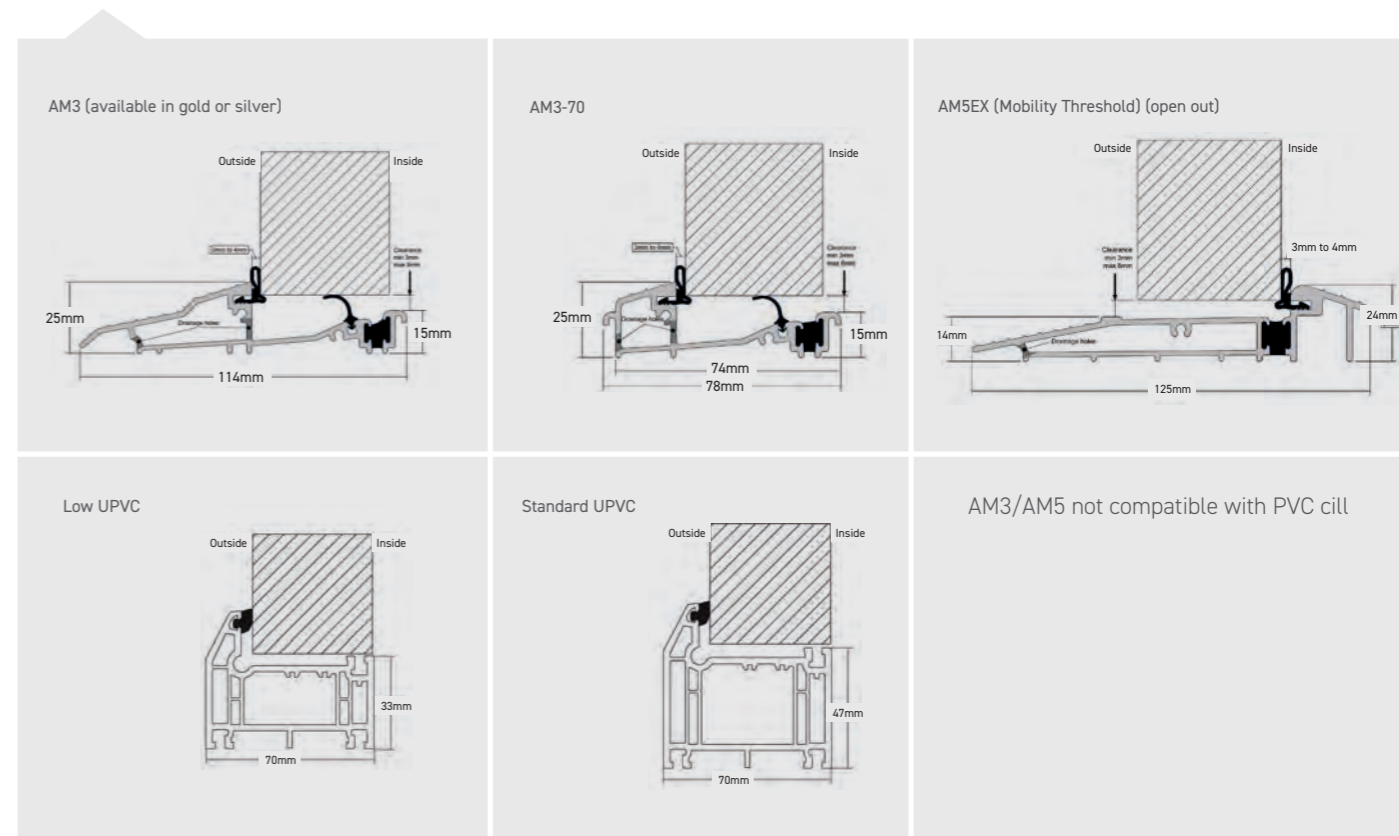

Thresholds

To allow for every circumstance we offer the largest range of door thresholds. The AM3 and AM5EX aluminium threshold are both Part 'M' compliant within the latest Building Regulations for easy access.