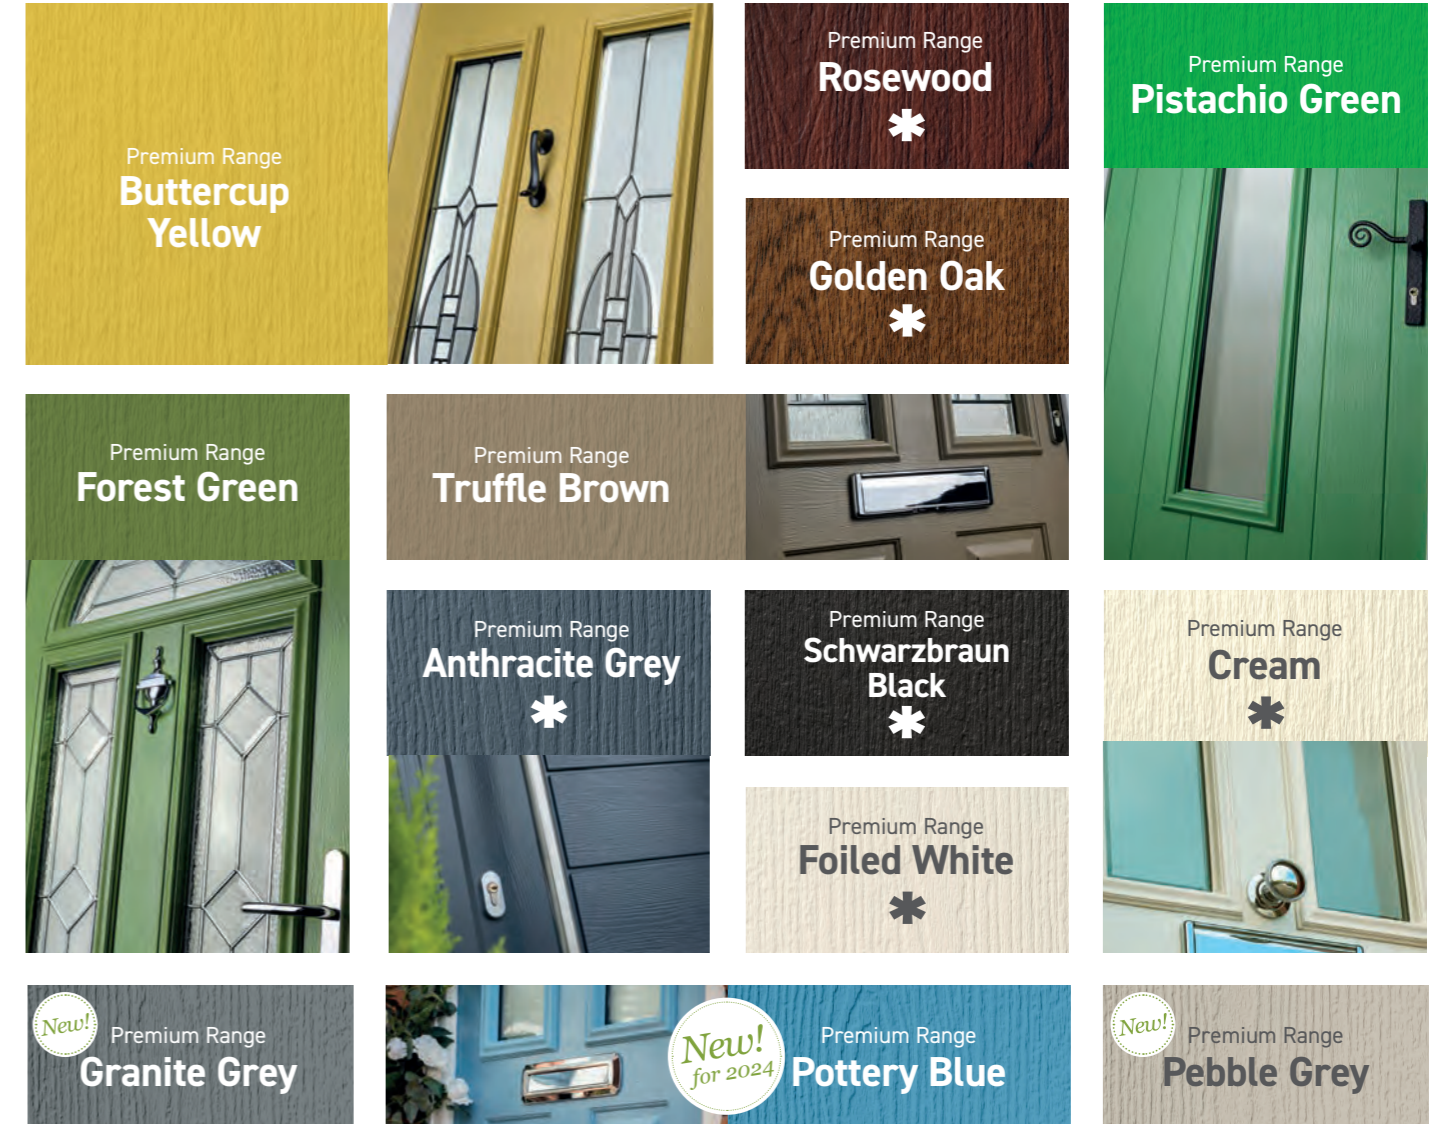

A Colourful Entrance

3 new colours added to the range for 2024

Premium Range