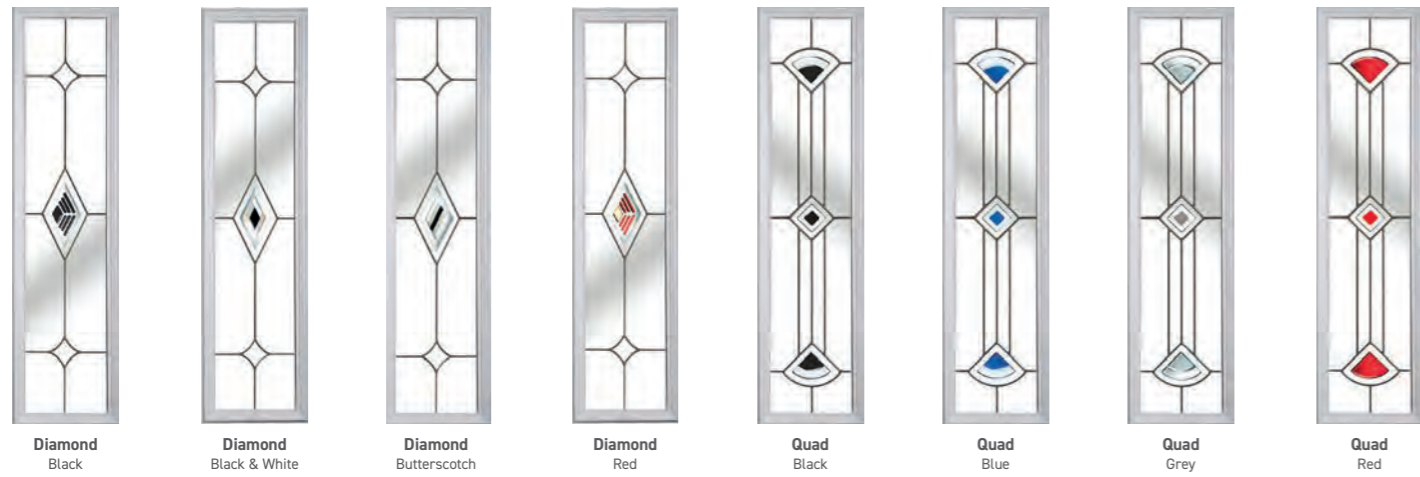

Thresholds

To allow for every circumstance we offer the largest range of door thresholds. The AM3 and AM5EX aluminium threshold are both Part 'M' compliant within the latest Building Regulations for easy access.

Solidor®
EXCLUSIVE

Artistic Glass

Inspired by classical artistic styles, such as art deco, minimalism, and the impressionist movement, The Modernist Range of glass is unique to Solidor.

Fairmont

Paramount

Wiltern

Gaumont

Tate

Fairmont

Paramount

Wiltern

Tate

Decorative Glass

Backing glass required

Trio Square Black
Trio Square Blue
Trio Square Butterscotch
Trio Square Green
Trio Square Grey
Trio Square Red
Trio Square Sea Green

Diamond Black
Diamond Black & White
Diamond Butterscotch
Diamond Red
Quad Black
Quad Blue
Quad Grey
Quad Red