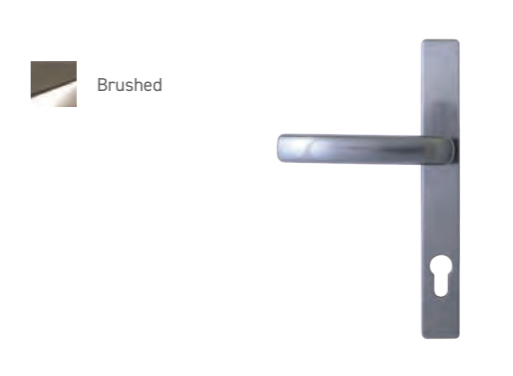

Door Knockers

Doctor

Premium 7" Doctor

Urn

Available with or without spyhole

Pony Tail

Stainless Steel

Lion

Not available on Tenby 4, Conway 3, Ludlow, Edinburgh, Harlech or Nottingham

Viewer

Letterplates

The Architectural Range

Knocker

Lever / Lever inline handle

Letterplate (Opens inwards)

The Classical Range

Bullring Knocker

Lever / Lever inline handle

Pull Knob

Letterplate (opens inwards)

Butt Hinge

-  Gold
-  White
-  Black
-  Silver

Hinges

Our new slimline, PAS 24 tested, face fixed flag hinge is sleek and modern. Available for open in doors only.