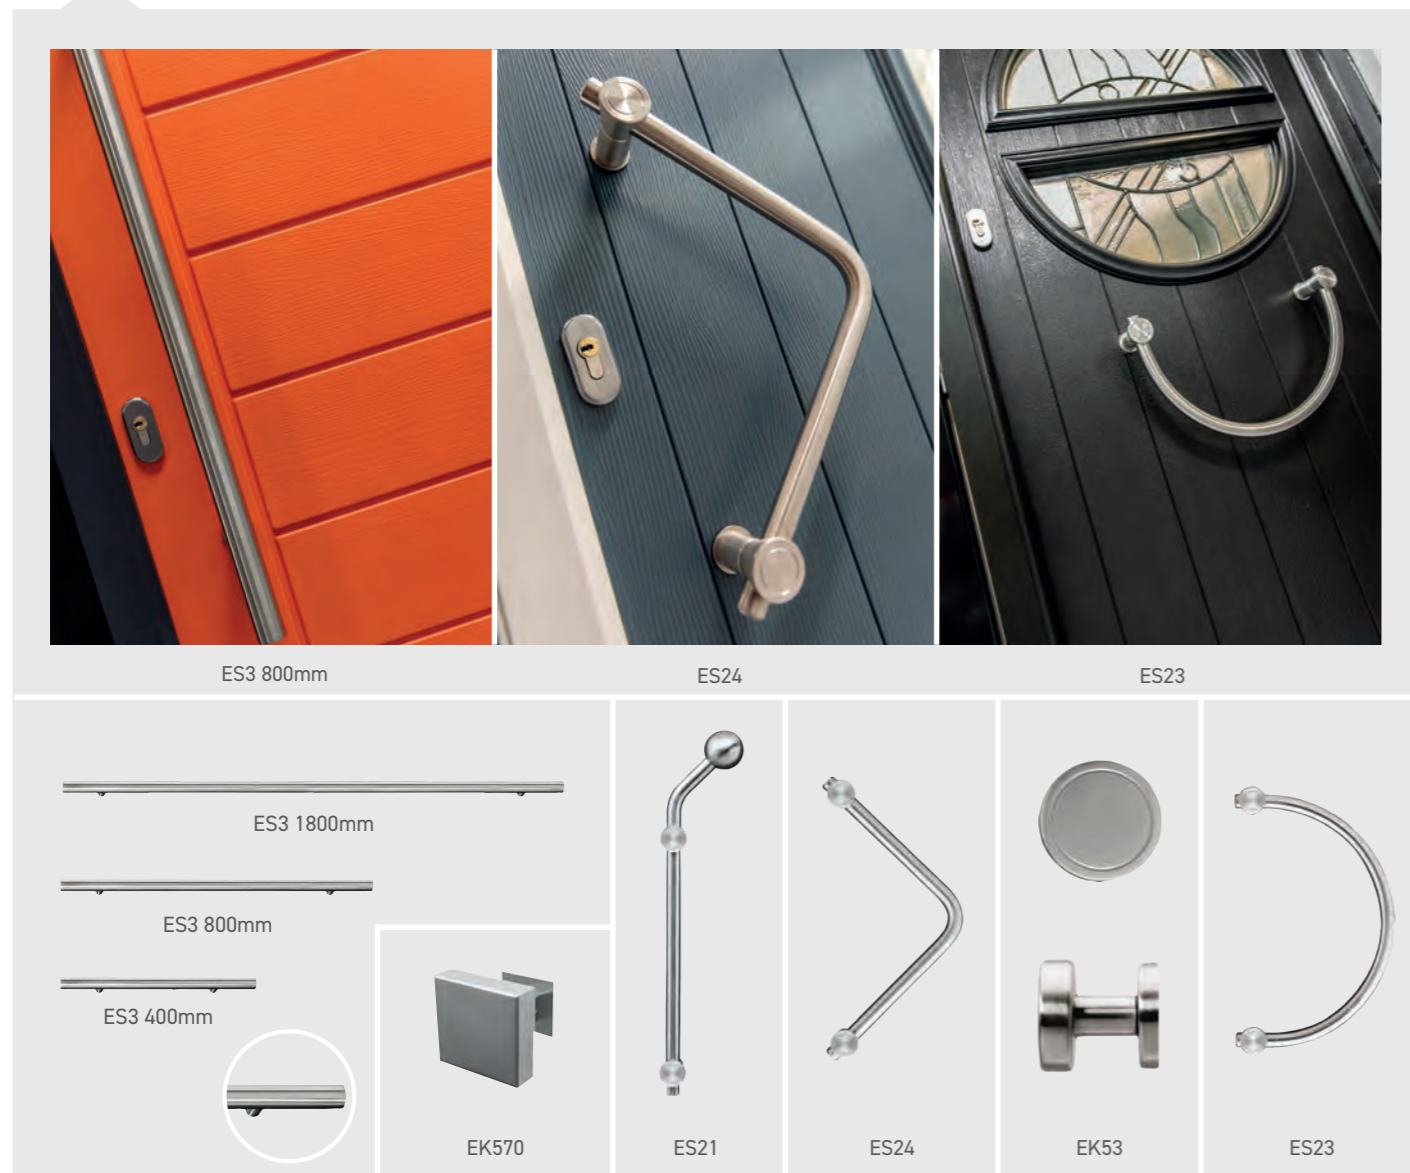

See the full range of glass options in our dedicated glass brochure at www.solidor.co.uk

Italia Accessories

Designer handle range for our key only operated and slam shut auto locks

Bar handles will be at least 110mm from the edge of the door slab.