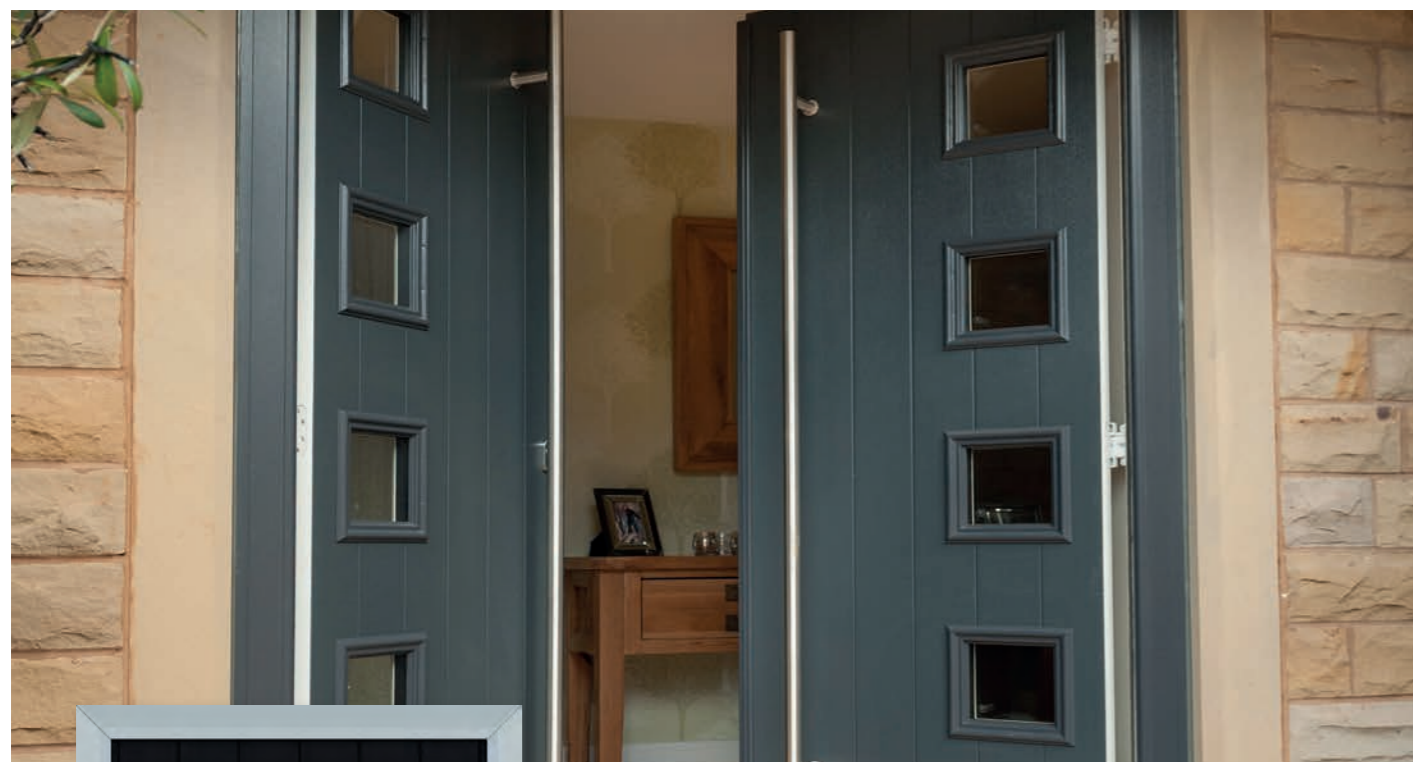

Milano

Inspired by the greats of Italian design. The Milano is a luxurious addition to the Italia collection, offering a sophisticated, contemporary feel to any property.

The textured grain, linear design and off-set modernist glazing style, paired with contemporary accessories elevates the Milano as a door style which encompasses quality and aesthetic appeal.