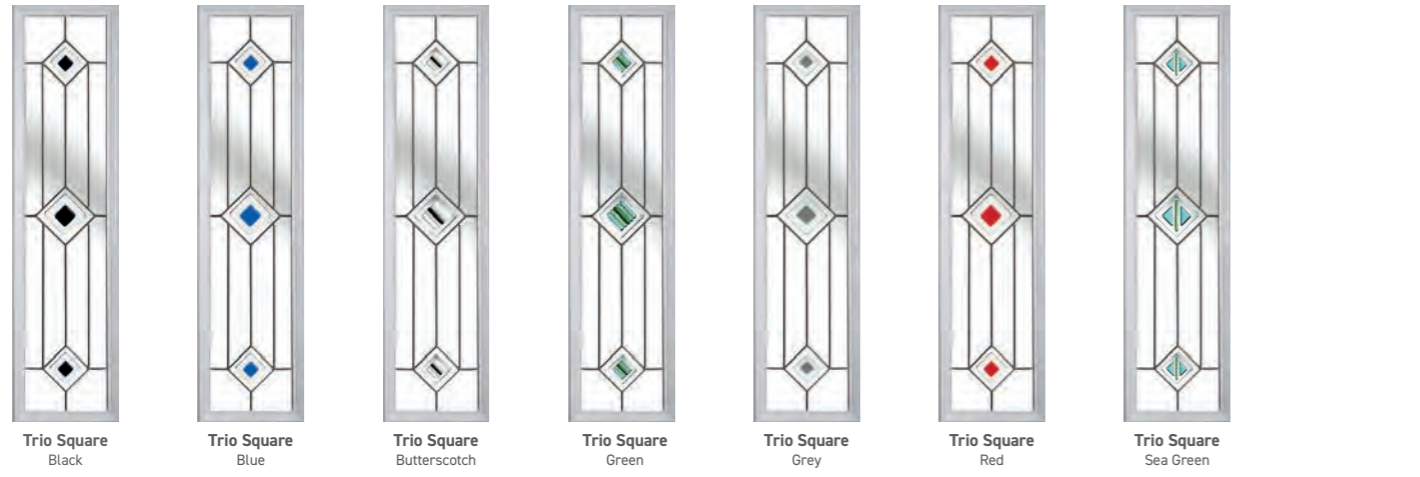

Solidor®
EXCLUSIVE

Artistic Glass

Inspired by classical artistic styles, such as art deco, minimalism, and the impressionist movement, The Modernist Range of glass is unique to Solidor.

Fairmont

Paramount

Wiltern

Gaumont

Tate

Fairmont

Paramount

Wiltern

Tate

Decorative Glass

Backing glass required

Trio Square Black
Trio Square Blue
Trio Square Butterscotch
Trio Square Green
Trio Square Grey
Trio Square Red
Trio Square Sea Green

Diamond Black
Diamond Black & White
Diamond Butterscotch
Diamond Red
Quad Black
Quad Blue
Quad Grey
Quad Red

CSB 5.1FT

CGB-F
Cassette only not internal glass

CTL 6.1

Available in white only

Open Blind
Clear glass only

Closed Blind

CTB 12.3
Clear bevels available

CTB 18.1