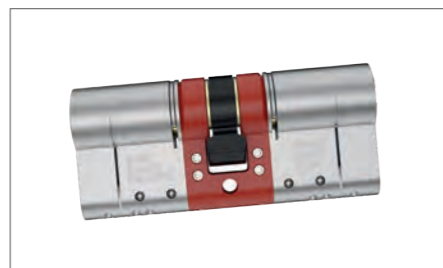

*44mm Solid Timber Core (48mm including skin)

Avantis Multi-point Locking

As standard we fit our exclusive Avantis Secured by design locking systems. With larger hooks for added strength.

Different locking systems we offer :

- Avantis multi-point lock
- Standard slam shut auto lock
- Heritage slam shut lock
- Key operated multi
- AV4 Slam shut lock

Ultion Cylinder

As well as offering 20-point drill protection whereby steel pins are positioned precisely to ensure your cylinder is drill safe, it is also tested by the Master Locksmith Association and achieves the highest kitemark star rating available.

The Ultion cylinder prides itself upon 3 star plus protection. With 85% of break ins occurring through lock snapping, the Ultion hidden attack lock means it can detect an attack and automatically activate lockdown mode.