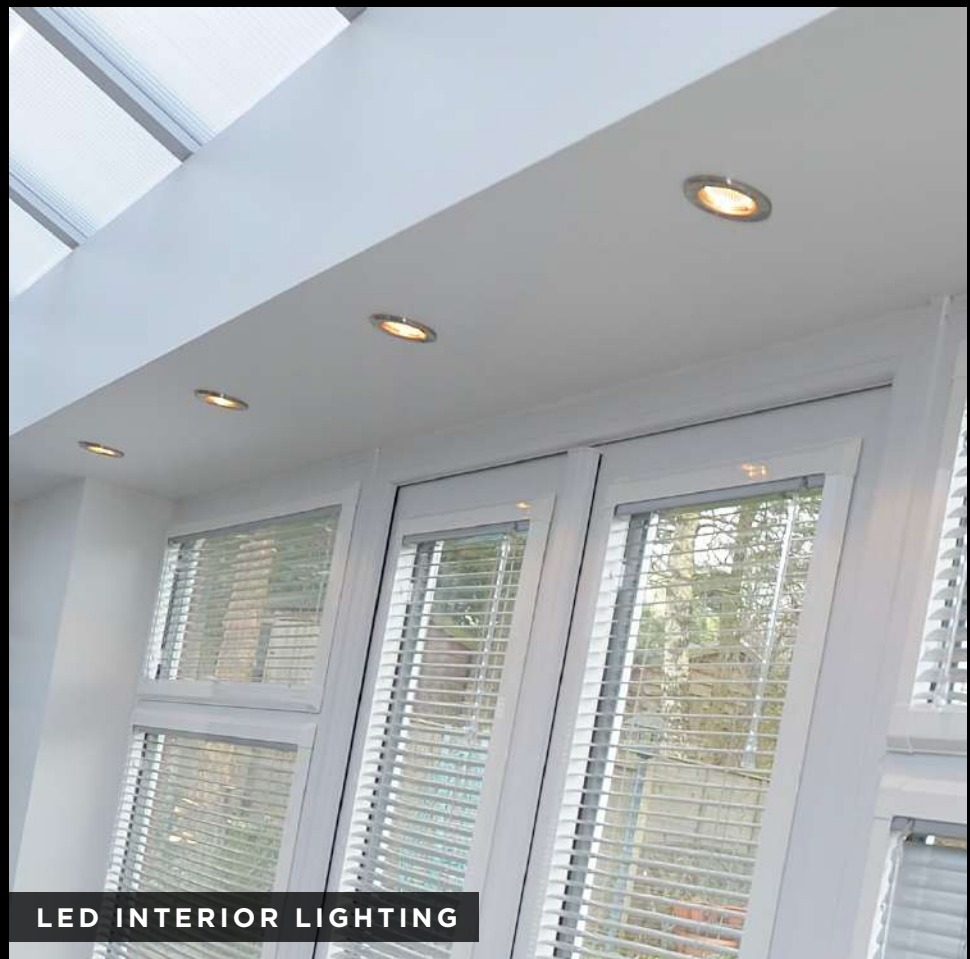

VELUX ROOF WINDOWS

LED INTERIOR LIGHTING