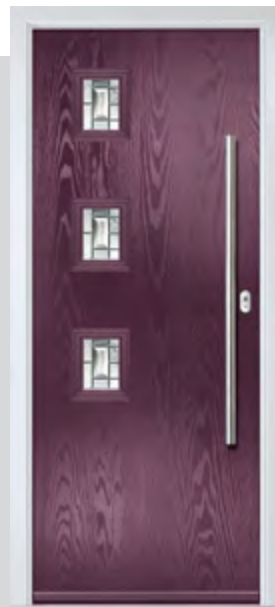

Door Colour: **Mulberry**
Door Glass: **Birchwood**