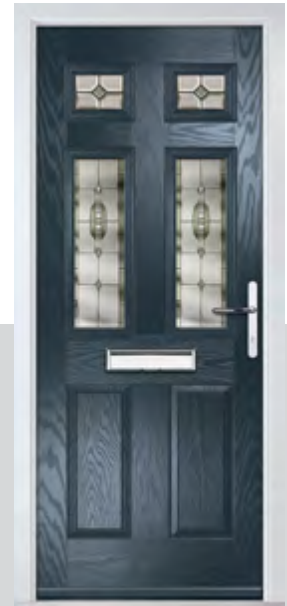

INCLUDING THORNE AND THORNE SOLID

Door Style Options

CLOVER

THORNE

THORNE SOLID

Door Colour: **Irish Oak**
Door Glass: **Prestige**

Door Colour: **Cotswold**
Door Glass: **Hathaway**

Door Colour: **Red**
Door Glass: **Belgravia**