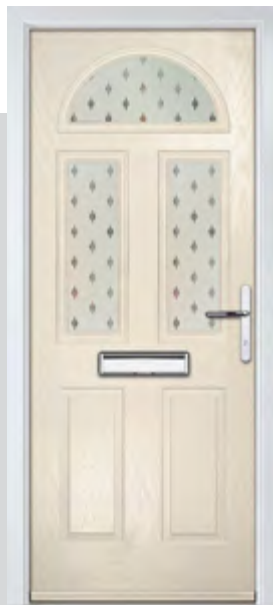

Door Colour: **Cream White**
Door Glass: **Stardrop**