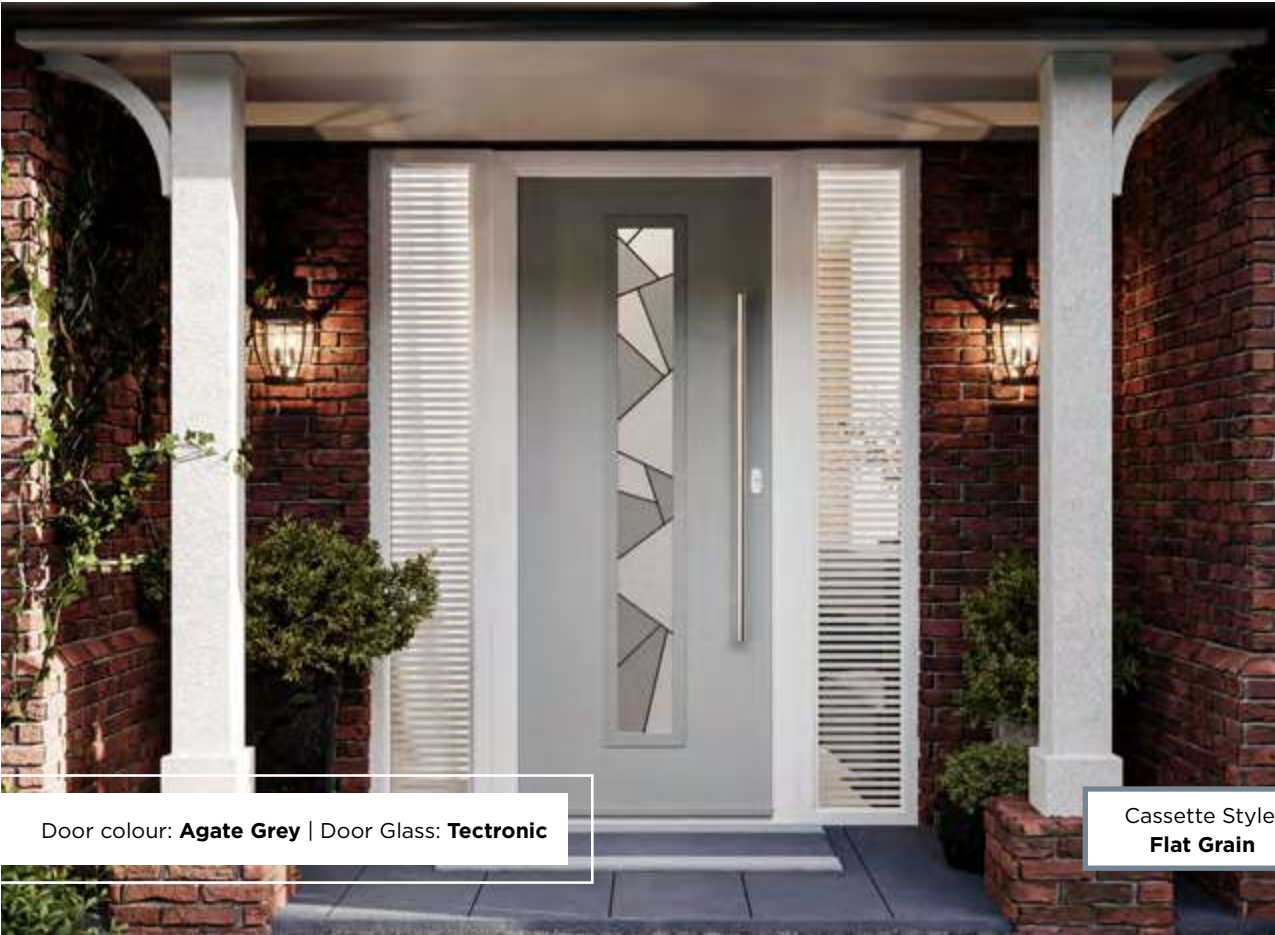

Door colour: **Agate Grey** | Door Glass: **Tectronic**

Cassette Style:
Flat Grain