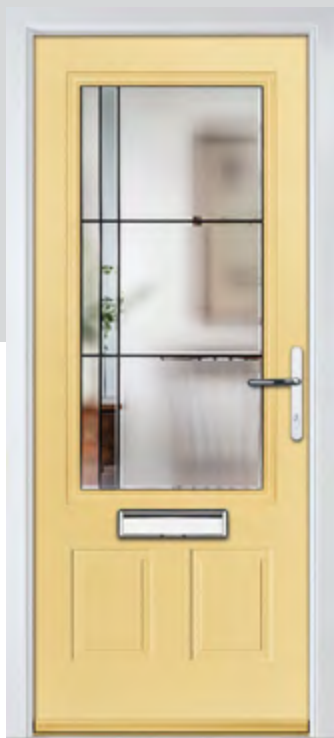

Door Colour: **Citrine**
Door Glass: **Graphite**