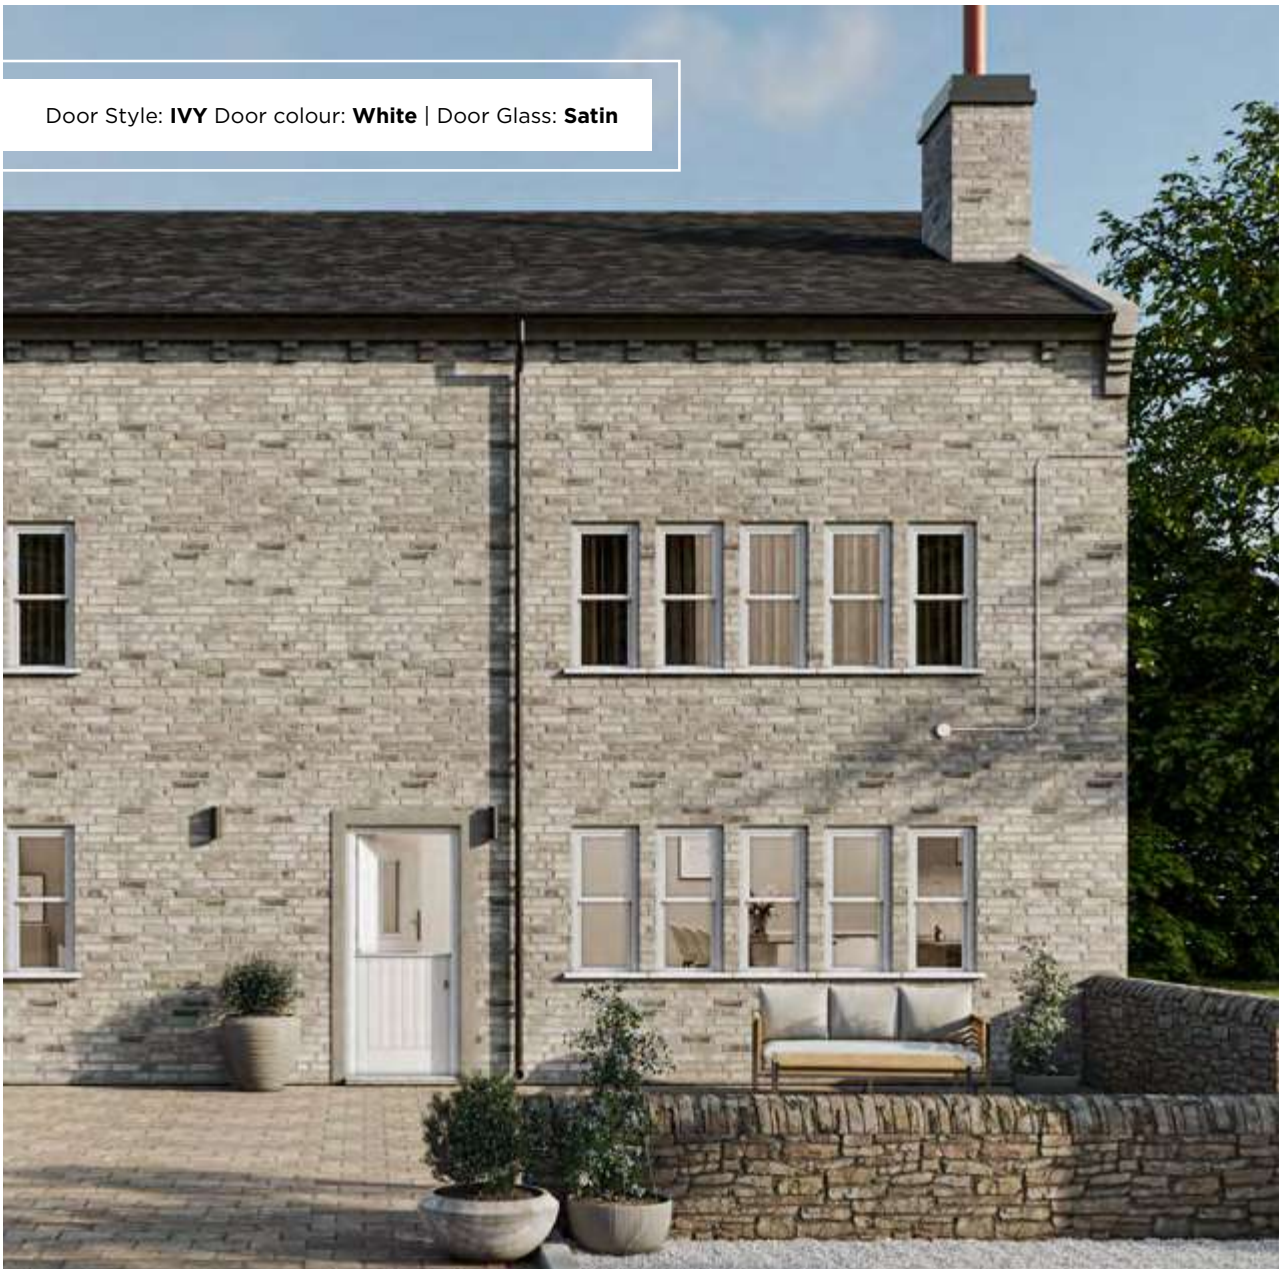

STABLE DOORS

The Forté Stable door offers versatility and aesthetic appeal, allowing homeowners to enjoy fresh air while ensuring security.

Over time, stable doors have transcended their traditional roles, finding places in residential homes where they add a touch of rustic elegance and practicality.

Door Style: **IVY** Door colour: **White** | Door Glass: **Satin**