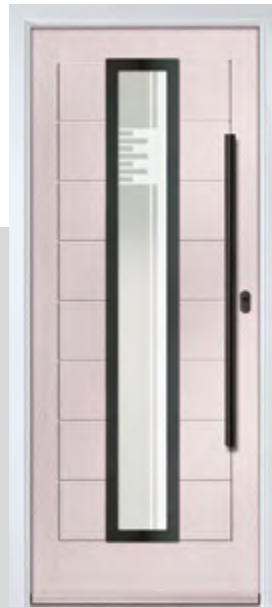

MONZA II INOX YARROW

The Monza II Inox Yarrow has a large, single centre lite that's beautifully framed by a feature cassette.