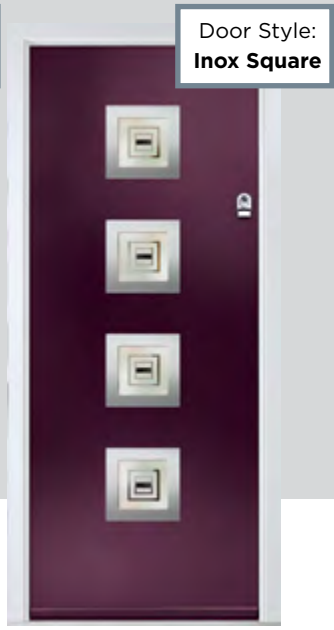

LINKS SQUARE

A popular choice thanks to its various cassette options, the Links Square is the perfect door design for a contemporary house.