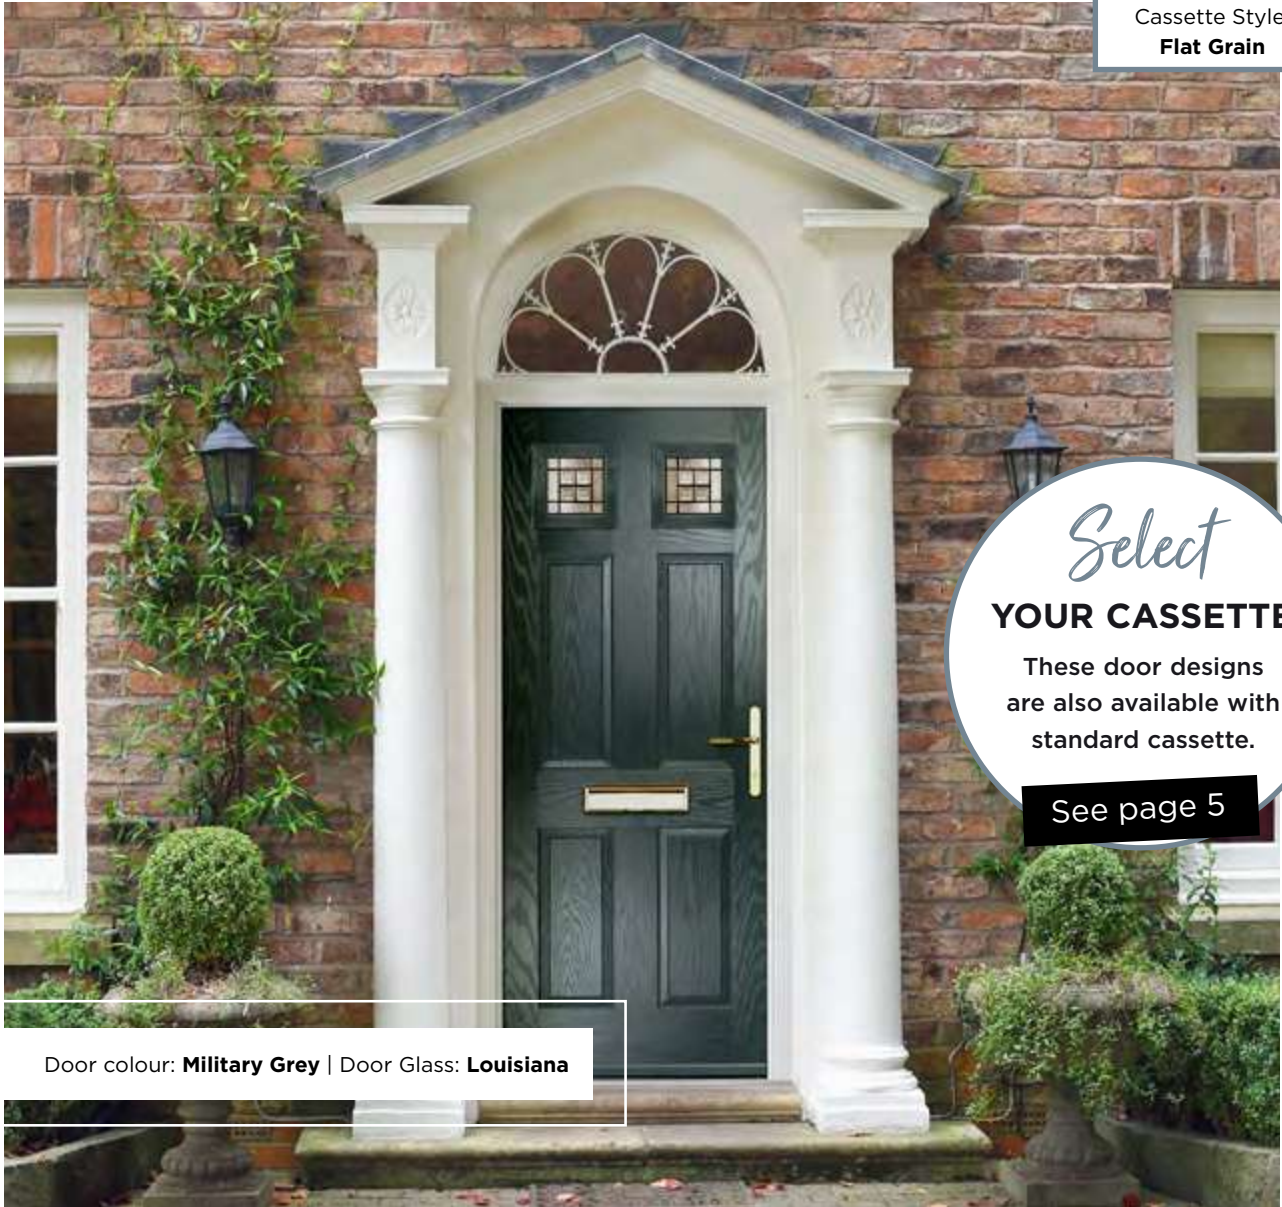

BENTLEY

An evolution of traditional style with its square top lites.

Cassette Style:
Flat Grain

Select
YOUR CASSETTE
These door designs are also available with standard cassette.
See page 5

Door colour: **Military Grey** | Door Glass: **Louisiana**