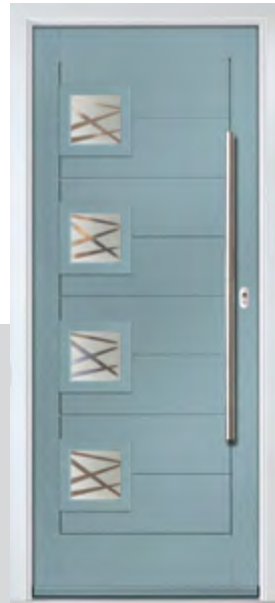

Door Colour: **Nimbus**
Door Glass: **Trinity**