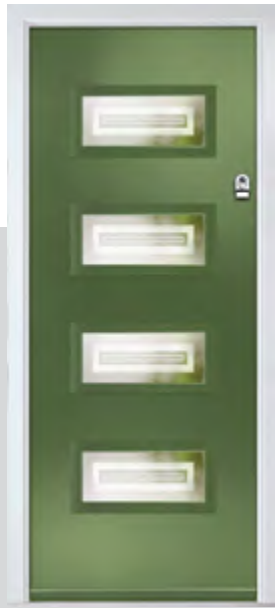

Door Colour: **Stormy Seas**
Door Glass: **Graphite**

Door Colour: **Olive Grove**
Door Glass: **Cubic**