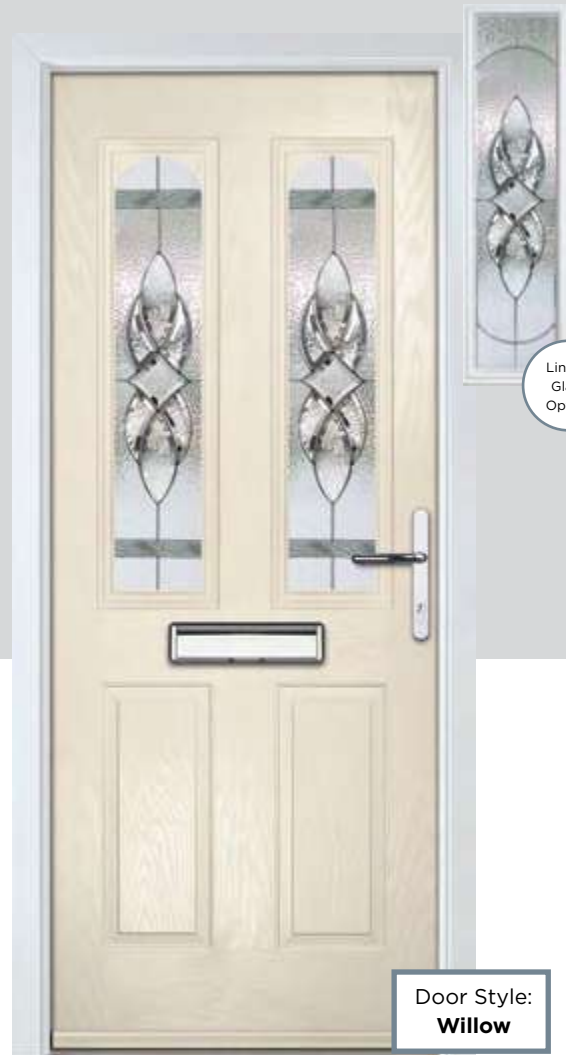

Linden
Glass
Option

Door Style: **Willow**

Door Colour: **Cream White**
Door Glass: **Bloomsbury**