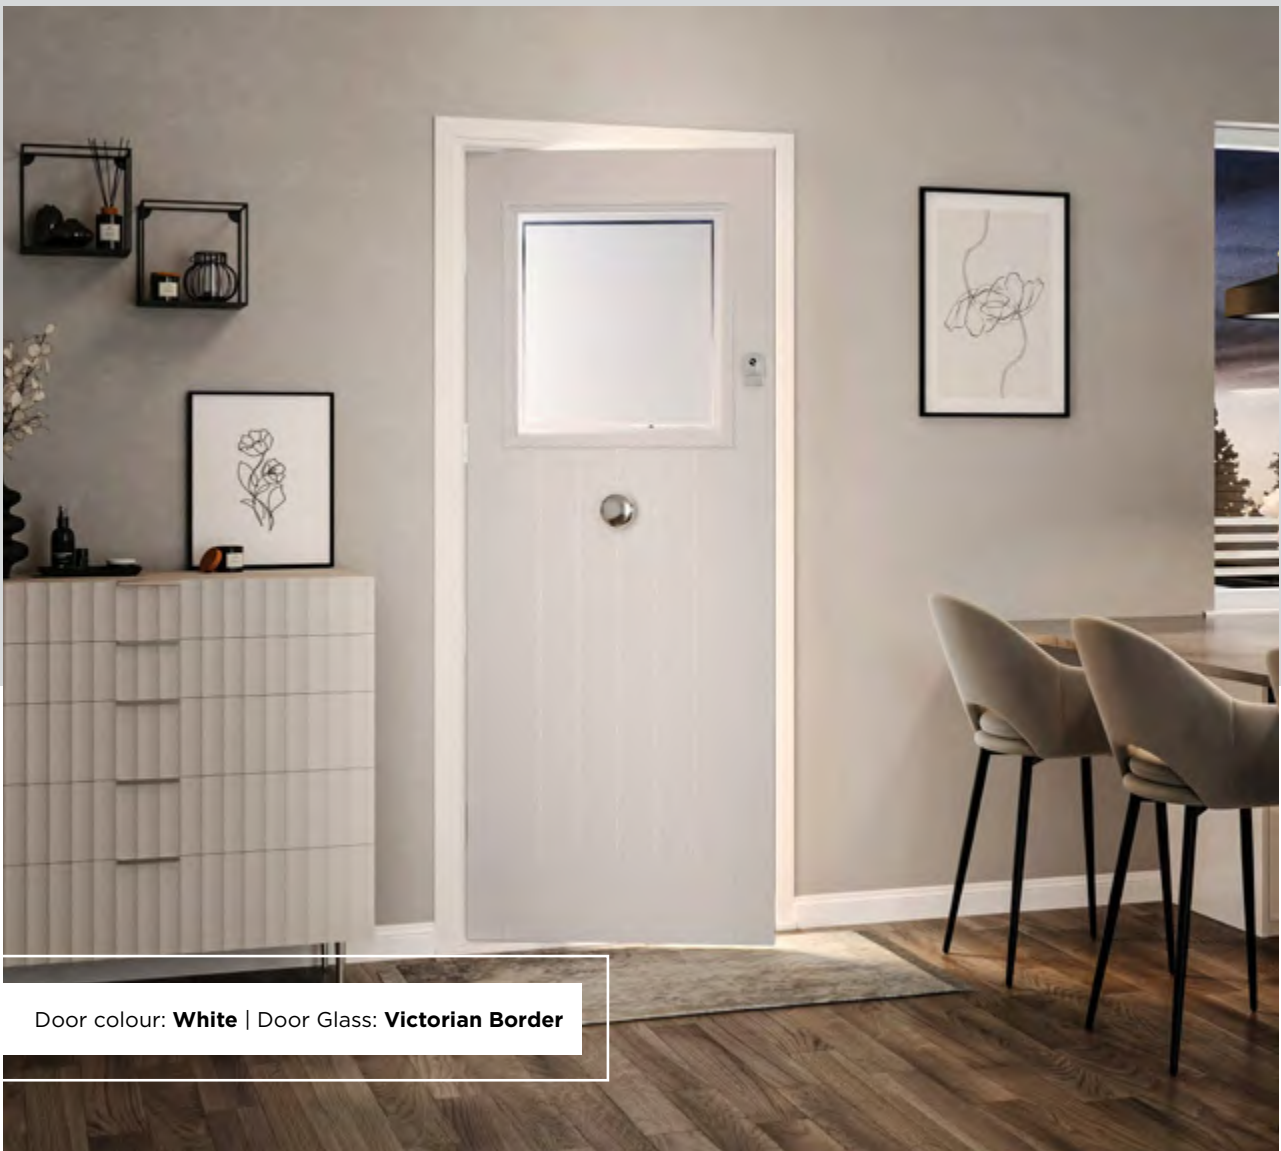

Door colour: **White** | Door Glass: **Victorian Border**