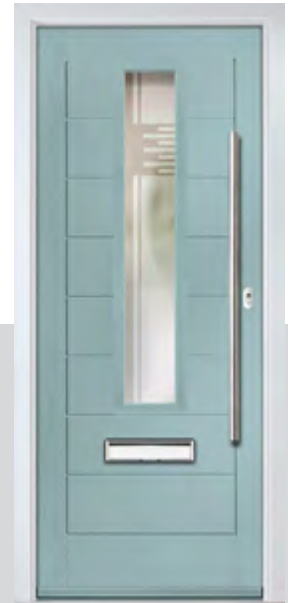

Door Colour: **Wedgewood**
Door Glass: **Quantum**